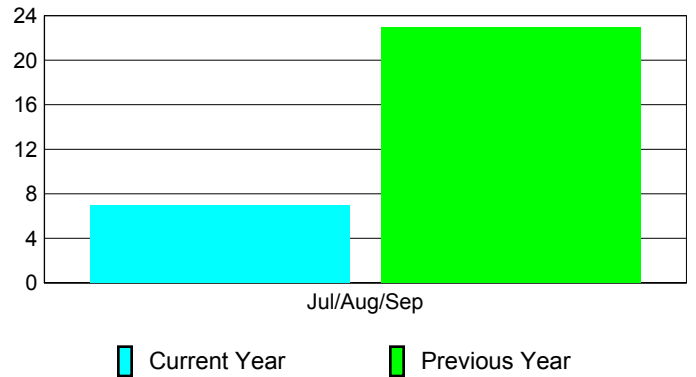

Comparison of Membership Gain/Loss

Current Year Compared to the Previous Year