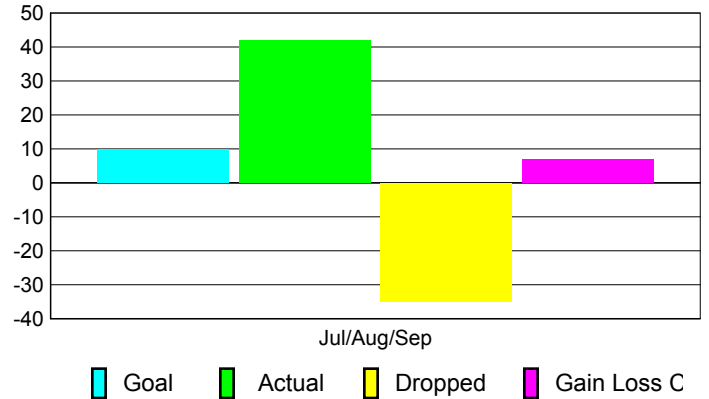

Membership Results 2010-2011

Goal, New, Dropped, Gain/Loss