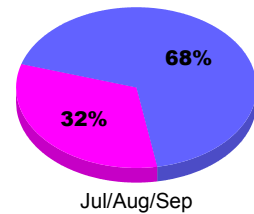

Membership Results
2010-2011

Membership
2009-2010

Month	Net Memb Goal	Actual New Memb	Actual Dropped Memb	Gain/Loss of Memb	Gain/Loss of Memb
Jul/Aug/Sep	10	42	-35	7	23
Totals	10	42	-35	7	23

Membership Results 2010-2011

Goal, New, Dropped, Gain/Loss

Comparison of Membership Gain/Loss

Current Year Compared to the Previous Year

Gender Comparison 2010-2011

Male Female